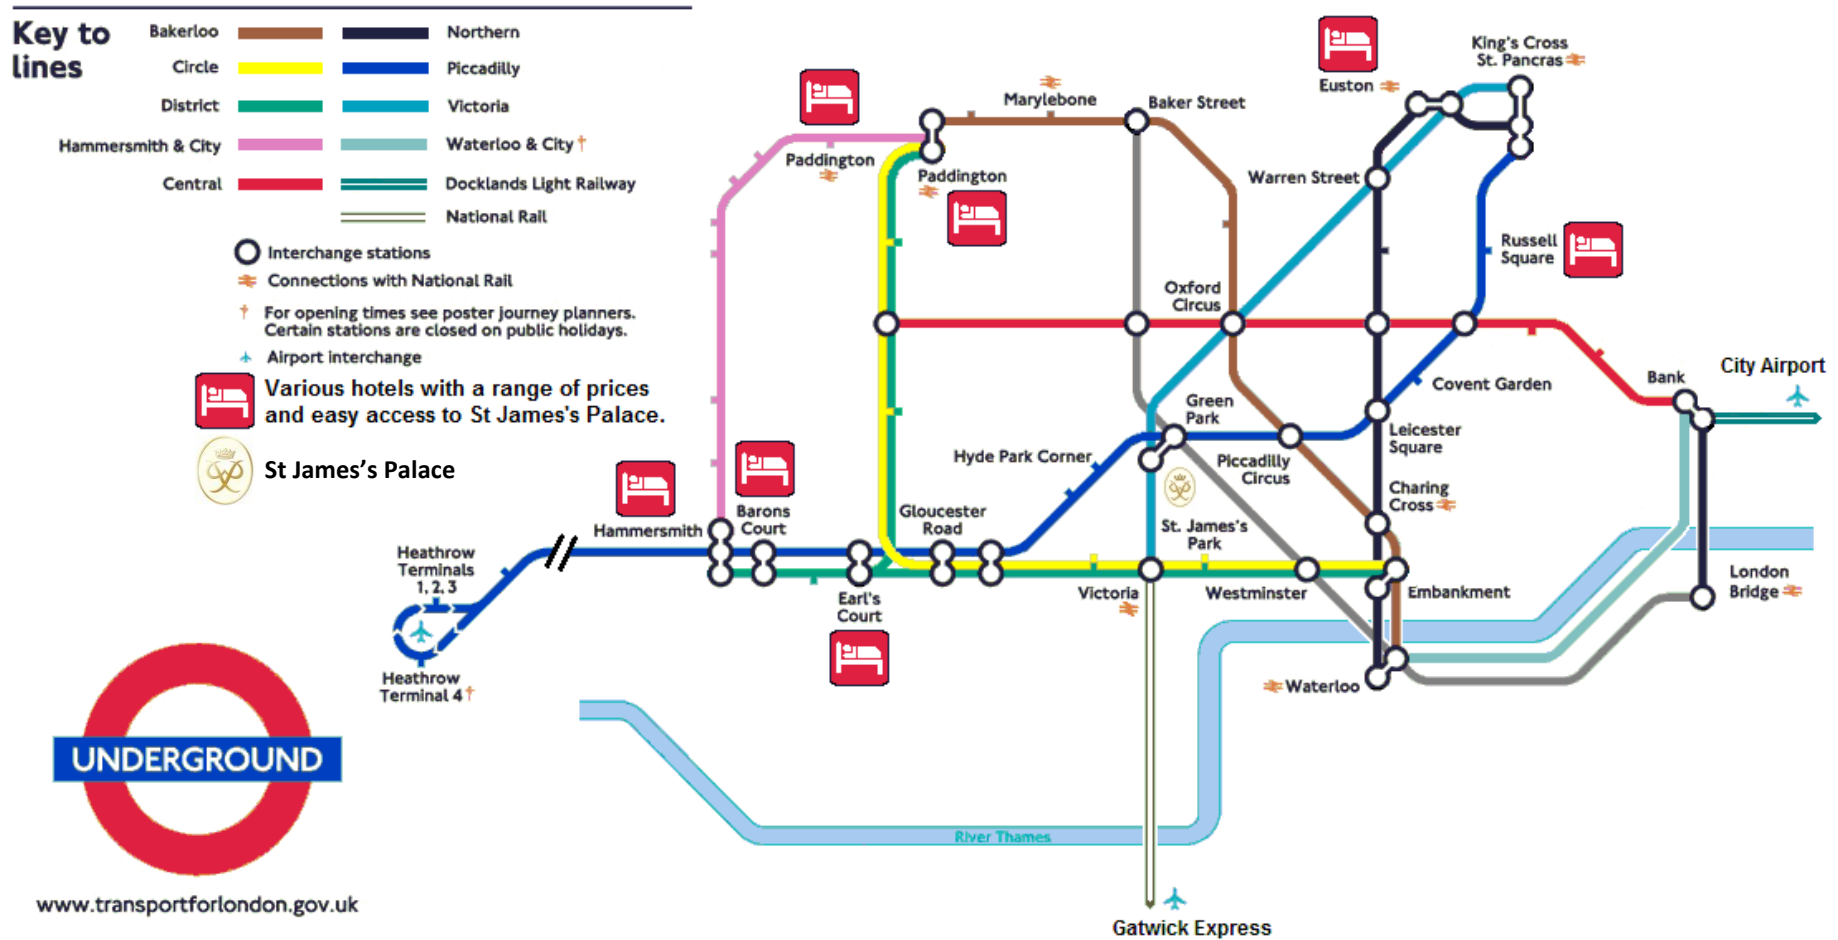

Easy how to get to St James's Palace London Tube Map

View hotel, travel and London attraction 10% discounts at www.superbreak.com/go/HB308/visit-london

Where you can get food near St James's Palace